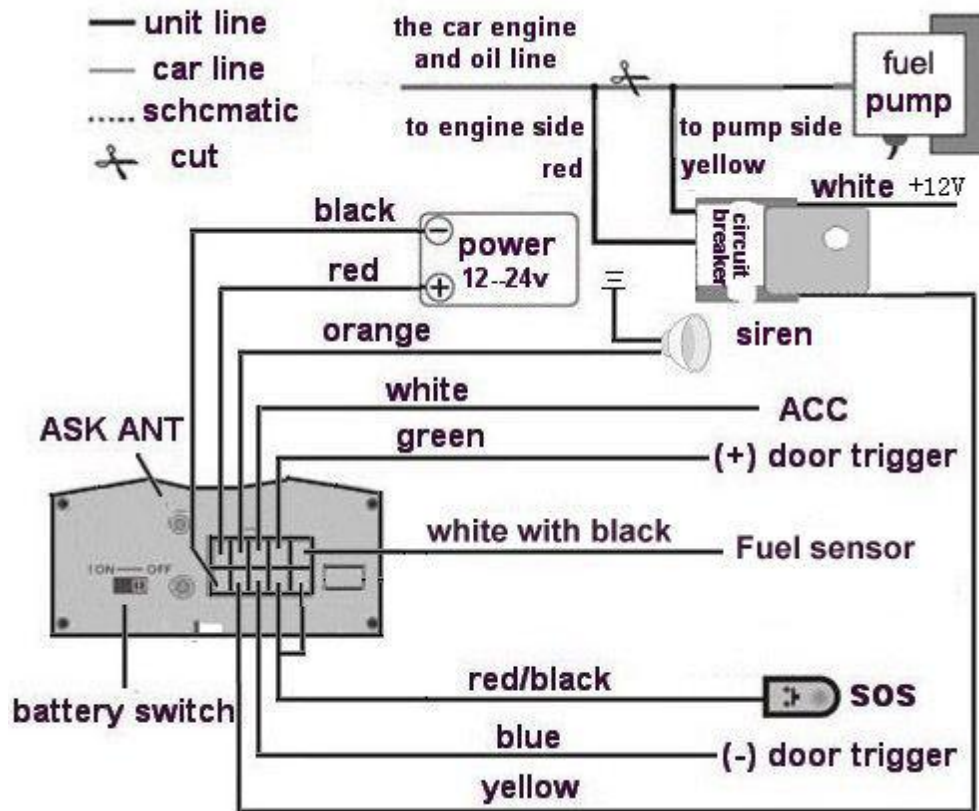

Wiring diagram

- | | | |
|-----------------------|---|-----------------------------------|
| 1. ACTIVATE DEVICE | : | begin123456 |
| 2. SELECT SERVER | : | adminip123456 23.226.141.151 5001 |
| 3. AUTHORIZATION | : | admin123456 999999999 |
| 4. GPRS MODE | : | gprs123456 |
| 5. APN Vodafone | : | Apn123456 www |
| 6. APN Airtel | : | Apn123456 airtelgprs.com |
| 7. SERVER TRACK | : | fix030s***n123456 |
| 8. POWER OFF ALERM | : | extpower123456 on |
| 9. SOS | : | Long Press 3 Sec. |
| 10. CUT POWER | : | quickstop123456 |
| ON POWER | : | resume123456 |
| 11. ACTIVATE FUEL18 | : | protocol123456 18 |
| 12. ACTIVATE FUEL12 | : | protocol123456 12 |
| 13. LISTEN VOICE MODE | : | monitor123456 |
| 14. TRACKING MODE | : | tracker123456 |